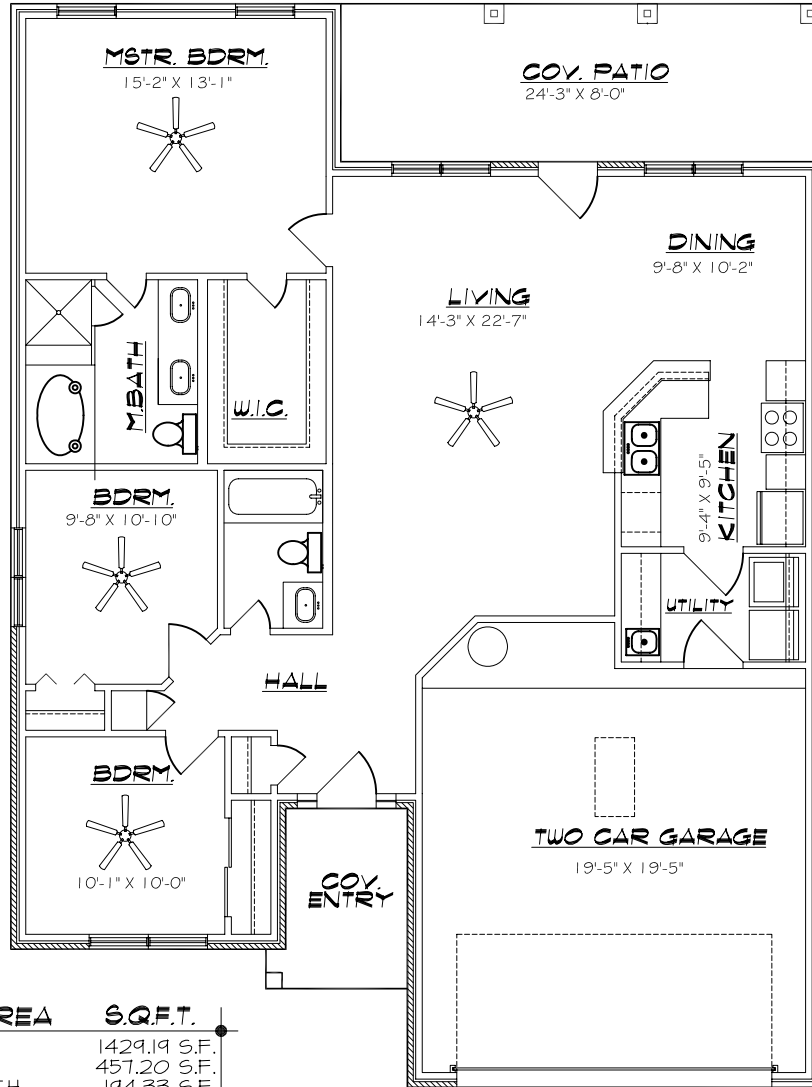

CALL:
956-266-7802
"JAY"

FIVE STAR BUILDERS

OUR NAME SAYS IT ALL

CALL:
956-789-4226
"BUDDY"

BUILDING AREA	S.Q.F.T.
LIVING AREA	1429.19 S.F.
GARAGE	457.20 S.F.
COVERED PORCH	194.33 S.F.
COVERED ENTRY	58.27 S.F.
TOTAL AREA	2138.99 S.F.